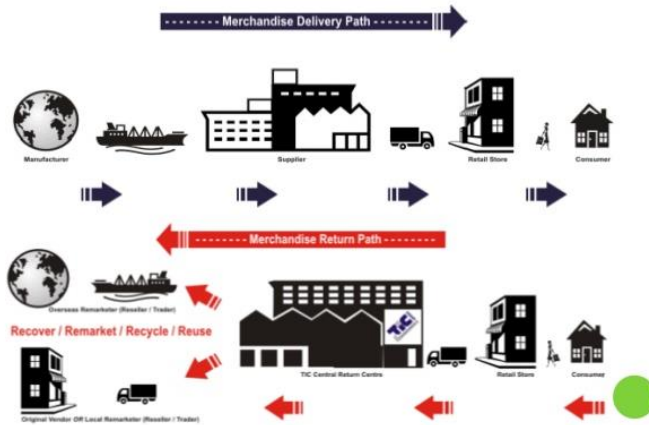

Om GS1 Denmark

- Medlemsorganisation, not for profit, NGO
- Et af 115 landekontorer
- Etableret 1981
- 8.000 medlemmer, privat og offentlig
- 26 medarbejdere
- Detail, fødevarer, landbrug, sundhed, miljø, offentlig administration
- Stop Spild af Mad, Fra Jord til Bord, Cirkulær Økonomi, Patientsikkerhed, Tjek Kemien mobilapp...

REVERSE LOGISTIC PROCESS

Vi kender det allerede fra i dag....

Kæmpe potentiale!

SECTOR	OPPORTUNITY	NET VALUE CREATED EUR MILLION, 2035
 FOOD AND BEVERAGE	1 Value capture in cascading bio-refineries	300 - 500
	2 Reduction of avoidable food waste	150 - 250
 CONSTRUCTION AND REAL ESTATE	3 Industrialised production and 3D printing of building modules	450 - 600
	4 Reuse and high-value recycling of components and materials	100 - 150
	5 Sharing and multi-purposing of buildings	300 - 450
 MACHINERY	6 Remanufacturing and new business models	150 - 250
 PLASTIC PACKAGING	7 Increased recycling of plastic packaging	Not assessed
	8 Bio-based packaging where beneficial	Not assessed
 HOSPITALS	9 Performance models in procurement	70 - 90
	10 Waste reduction and recycling	Not assessed